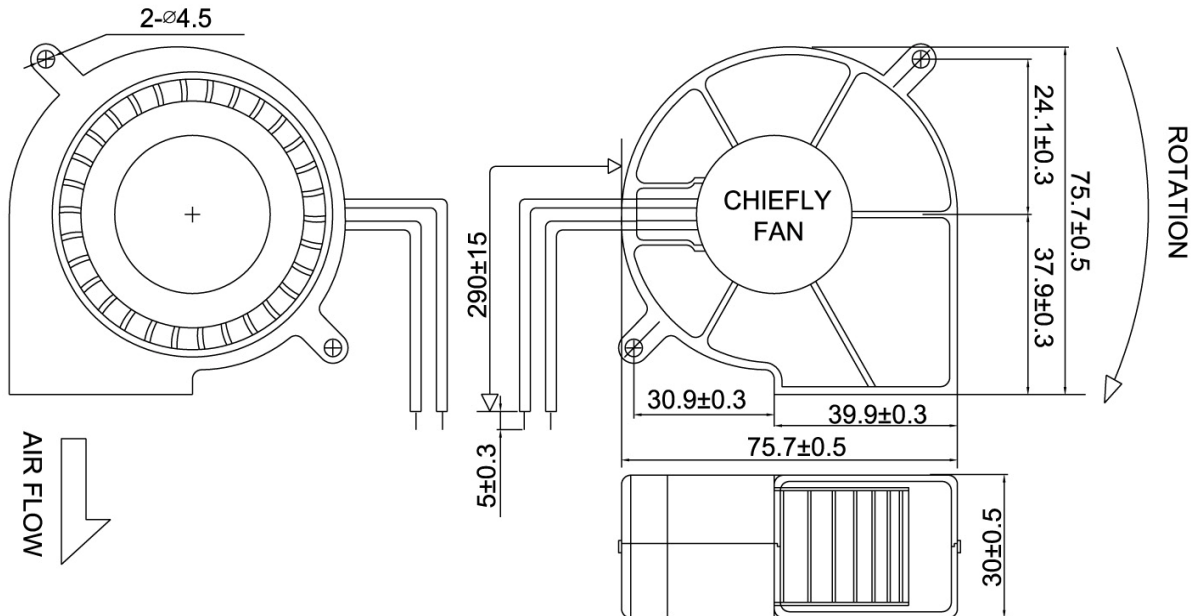

DC BRUSHLESS BLOWER

CCB7530 SERIES

FEATURES

SIZE:	75x75x30 mm
BEARING TYPE:	BALL BEARING
IMPELLER:	PLASTIC WITH FIBER GLASS FILLED UL 94V-0
FRAME:	PLASTIC WITH FIBER GLASS FILLED UL 94V-0
WEIGHT:	100(g)

DIMENSIONS

Model No.	Bearing	Rated Voltage (VAC)	Air Flow (CFM)	Current (A)	Input Power (Watts)	Speed (RPM)	Noise Level (dBA)	Dimensions	
								LxWxH	
								(mm)	
CCB 7530B12V	Ball	12	13.10	0.52	6.24	4200	44.70	75x75x30	
CCB 7530B24V	Ball	24	13.10	0.27	6.48	4200	44.70		
CCB 7530B12H	Ball	12	10.30	0.24	2.88	3000	38.50		
CCB 7530B24H	Ball	24	10.30	0.16	3.84	3000	38.50		
CCB 7530B12M	Ball	12	7.80	0.15	1.80	2600	34.90		
CCB 7530B24M	Ball	24	7.80	0.14	3.36	2600	34.90		
CCB 7530B12L	Ball	12	6.90	0.11	1.32	2200	29.00		
CCB 7530B24L	Ball	24	6.90	0.08	1.92	2200	29.00		