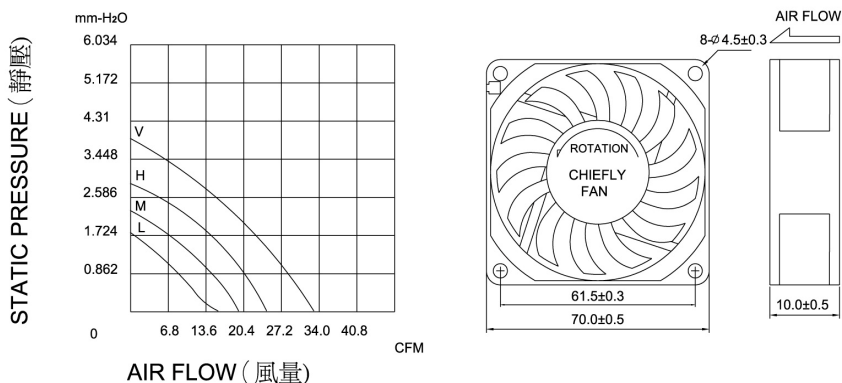

PERFORMANCE & DIMENSIONS

Model No.	Bearing	Rated Voltage (VAC)	Air Flow (CFM)	Current (A)	Input Power (Watts)	Speed (RPM)	Noise Level (dBA)	Dimensions	
								LxWxH (mm)	
CC 7010S5V	Sleeve	5	29.86	0.60	3.00	4400	34.2	70x70x10	
CC 7010B5V	2Ball	5	29.86	0.60	3.00	4400	34.2		
CC 7010C5V	1B1S	5	29.86	0.60	3.00	4400	34.2		
CC 7010S12V	Sleeve	12	29.86	0.35	4.20	4400	34.2		
CC 7010B12V	2Ball	12	29.86	0.35	4.20	4400	34.2		
CC 7010C12V	1B1S	12	29.86	0.35	4.20	4400	34.2		
CC 7010S24V	Sleeve	24	29.86	0.19	4.56	4400	34.2		
CC 7010B24V	2Ball	24	29.86	0.19	4.56	4400	34.2		
CC 7010C24V	1B1S	24	29.86	0.19	4.56	4400	34.2		
CC 7010S5H	Sleeve	5	25.71	0.52	2.60	3800	30.9		
CC 7010B5H	2Ball	5	25.71	0.52	2.60	3800	30.9		
CC 7010C5H	1B1S	5	25.71	0.52	2.60	3800	30.9		
CC 7010S12H	Sleeve	12	25.71	0.30	3.60	3800	30.9		
CC 7010B12H	2Ball	12	25.71	0.30	3.60	3800	30.9		
CC 7010C12H	1B1S	12	25.71	0.30	3.60	3800	30.9		
CC 7010S24H	Sleeve	24	25.71	0.16	3.84	3800	30.9		
CC 7010B24H	2Ball	24	25.71	0.16	3.84	3800	30.9		
CC 7010C24H	1B1S	24	25.71	0.16	3.84	3800	30.9		
CC 7010S5M	Sleeve	5	21.71	0.44	2.20	3200	27.6		
CC 7010B5M	2Ball	5	21.71	0.44	2.20	3200	27.6		
CC 7010C5M	1B1S	5	21.71	0.44	2.20	3200	27.6		
CC 7010S12M	Sleeve	12	21.71	0.25	3.00	3200	27.6		
CC 7010B12M	2Ball	12	21.71	0.25	3.00	3200	27.6		
CC 7010C12M	1B1S	12	21.71	0.25	3.00	3200	27.6		
CC 7010S24M	Sleeve	24	21.71	0.13	3.12	3200	27.6		
CC 7010B24M	2Ball	24	21.71	0.13	3.12	3200	27.6		
CC 7010C24M	1B1S	24	21.71	0.13	3.12	3200	27.6		
CC 7010S5L	Sleeve	5	17.72	0.36	1.80	2600	23.3		
CC 7010B5L	2Ball	5	17.72	0.36	1.80	2600	23.3		
CC 7010C5L	1B1S	5	17.72	0.36	1.80	2600	23.3		
CC 7010S12L	Sleeve	12	17.72	0.20	2.40	2600	23.3		
CC 7010B12L	2Ball	12	17.72	0.20	2.40	2600	23.3		
CC 7010C12L	1B1S	12	17.72	0.20	2.40	2600	23.3		
CC 7010S24L	Sleeve	24	17.72	0.10	2.40	2600	23.3		
CC 7010B24L	2Ball	24	17.72	0.10	2.40	2600	23.3		
CC 7010C24L	1B1S	24	17.72	0.10	2.40	2600	23.3